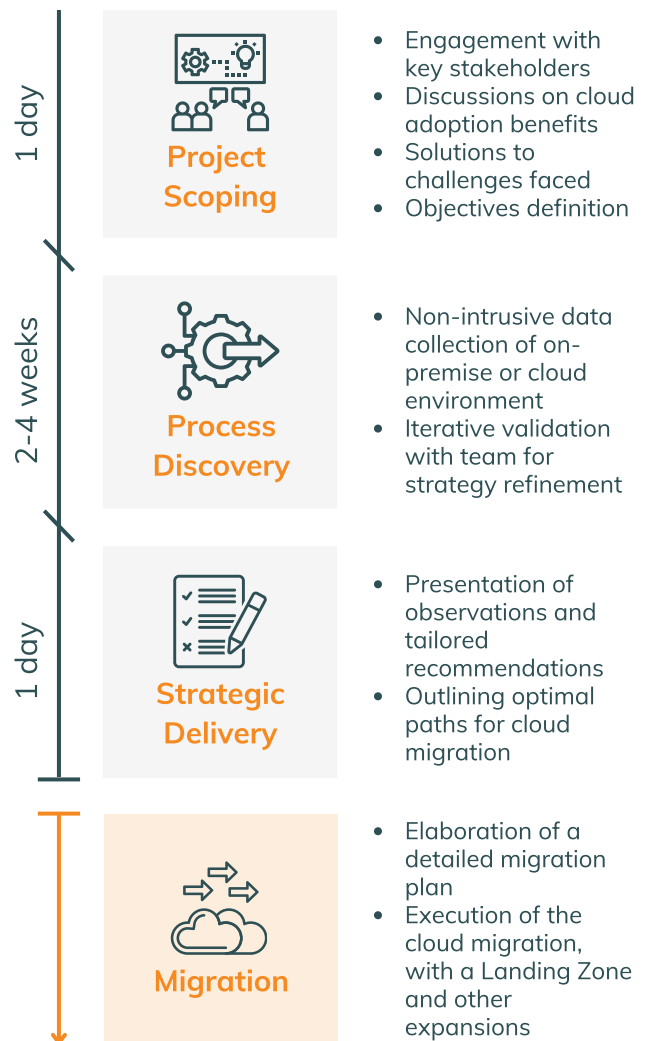

We will evaluate your **current infrastructure** and collaborate with key stakeholders to plan the migration you envision. As a deliverable, you will receive a comprehensive **migration strategy** that prioritizes your objectives – balancing time, costs, and performance to maximize your return on investment and enhance your operational efficiency.

Your advantages

Let us help you **simplify** your migration, and **unlock** the full potential of Google Cloud faster. Your benefits include:

- an in-depth analysis of existing **strengths** and areas for **improvement**
- a **prioritized roadmap** with recommendations for the future state of your applications
- a clear understanding of **cost-effectiveness** when migrating, and how to **capitalize** on the cloud
- a **funding opportunity** for workload discovery and business case development

Client Reference **durchblicker**

As sparring partner and trusted advisor, **happtiq** provided guidance towards infrastructure stability and reliability – supporting **durchblicker** take shortcuts and avoid pitfalls in its journey to the Google Cloud.

About us

- Born in the cloud and a trusted Google Cloud Premier Partner for cloud solutions and integrations
- Certified team of experts providing you with consulting services, training for employees, and continuous support
- Proven success through projects with companies of all sizes and from various industries

Contact us

T: +43 1 3053641
E: hello@happtiq.com
W: www.happtiq.com
A: Absberggasse 27/9.17
1100 Vienna, Austria